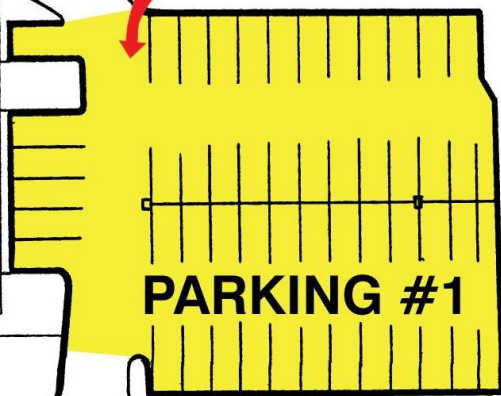

GRACE
LUTHERAN CHURCH

PARKING AREAS

**YOU
ARE
HERE**

TRACY CIRCLE

STOPHEL STRASSE

COUNCIL ST.

EAST KING ST - U.S. 421 - U.S. 221